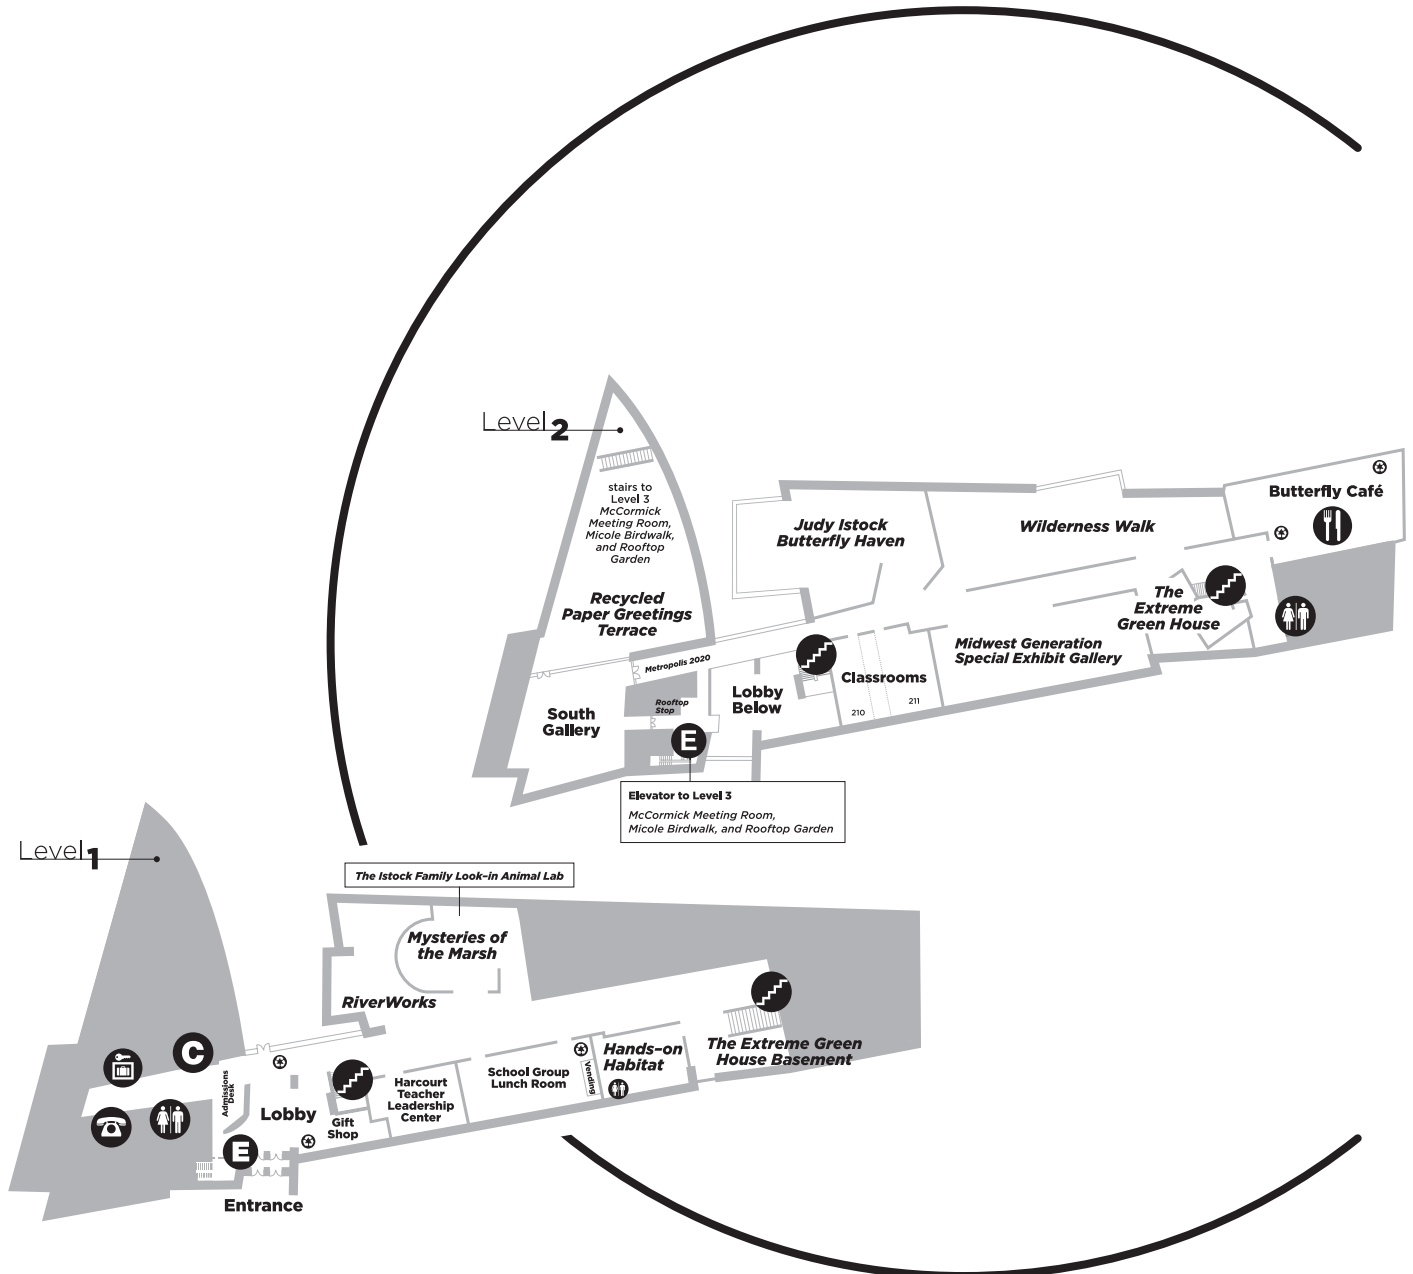

THE NOTEBAERT NATURE MUSEUM

Entire Museum

Indoor Museum

Indoor and Outdoor Spaces
(Depending on rental of tenting)

800 people

1,200 to 1,500 people

2430 North Cannon Drive, Chicago IL 60614
t. 773-755-5155 f. 773-755-5133
naturemuseum.org