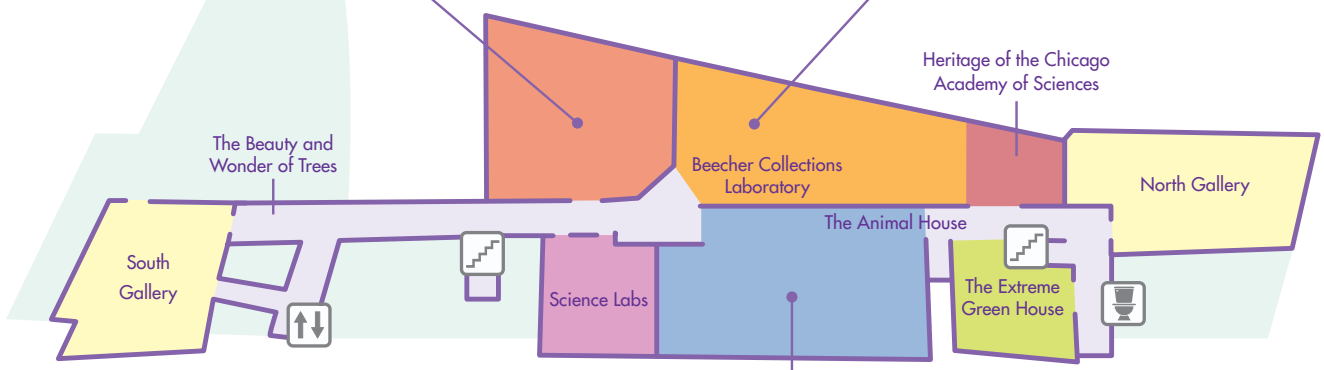

HANDS-ON HABITAT

Children can explore caves, a beaver lodge, and a two story interactive tree in this playground experience. Intended for children age seven and under only.

level 2

JUDY ISTOCK BUTTERFLY HAVEN

The Beauty and Wonder of Trees

South Gallery

Science Labs

The Animal House

Beecher Collections Laboratory

Heritage of the Chicago Academy of Sciences

North Gallery

The Extreme Green House