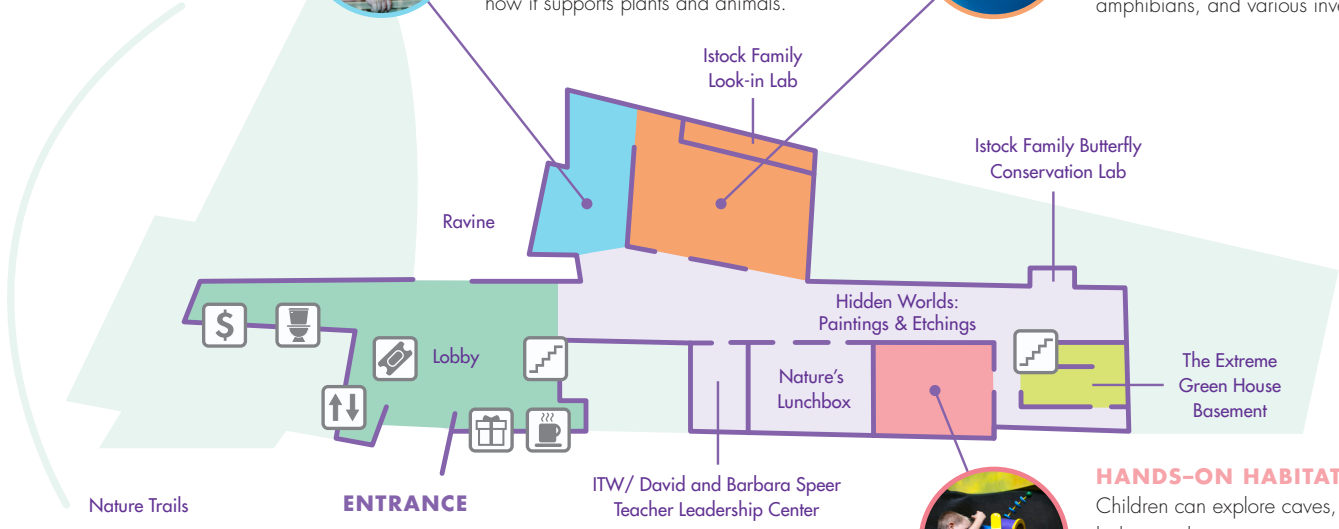

museum map

level 1

RIVERWORKS

Build dams, control water turbines, and change the flow of the river as you learn about Chicago's waterway system and how it supports plants and animals.

MYSTERIES OF THE MARSH

Explore seven different types of wetlands you can find near your home and examine the Museum's living collection of reptiles, amphibians, and various invertebrates.

Nature Trails

ENTRANCE

ITW/ David and Barbara Speer Teacher Leadership Center

HANDS-ON HABITAT

Children can explore caves, a beaver lodge, and a two story interactive tree in this playground experience. Intended for children age seven and under only.

level 2

JUDY ISTOCK BUTTERFLY HAVEN

DORA & DIEGO: LET'S EXPLORE!

SEPTEMBER 22 – JANUARY 27

Children and families are invited to the enchanting world of Dora the Explorer, her animal-rescuing cousin Diego, and their friends Boots and Baby Jaguar! Children will role-play, solve problems, practice sharing and caring behaviors, and learn Spanish words – "We did it! ¡Lo hicimos!"