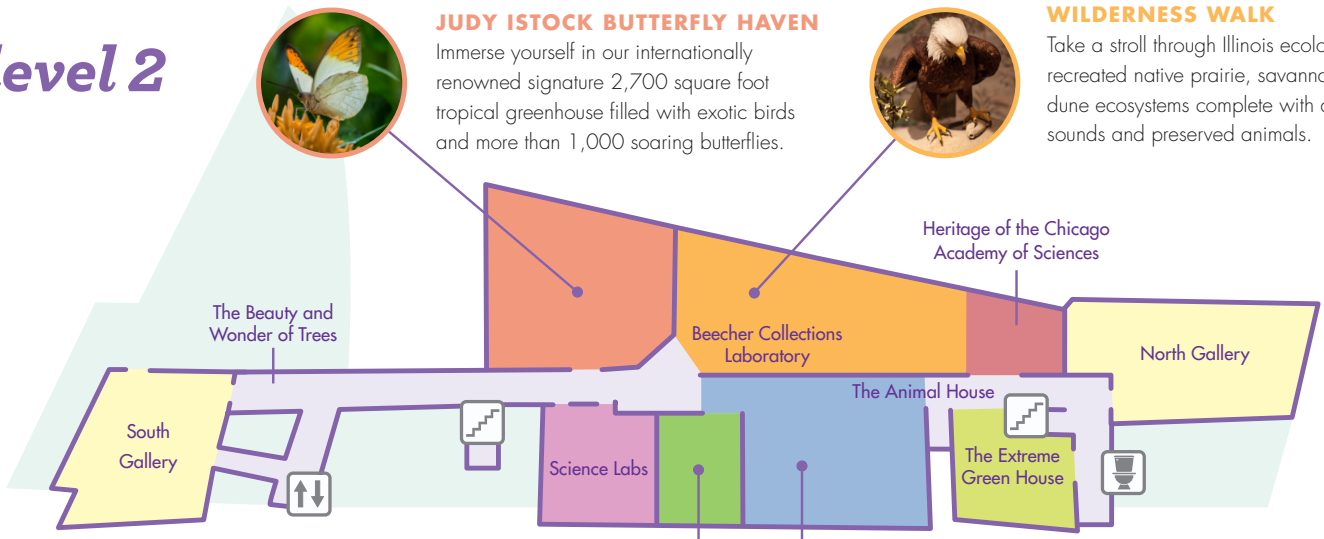

NATURE'S PUZZLES

JUNE 21 – SEPTEMBER 3

Math is everywhere in nature — discover, play, and solve nature's puzzles using shapes, patterns, and structures found in the natural world!

AMAZING AMPHIBIANS

JUNE 21 – SEPTEMBER 3

Zip through the air like a tree frog, test your leaping skills against the tiniest toad, and discover a wild new amphibian fact at every turn in our brand new exhibit!

level 3

Micole Birdwalk • Rooftop Garden • •