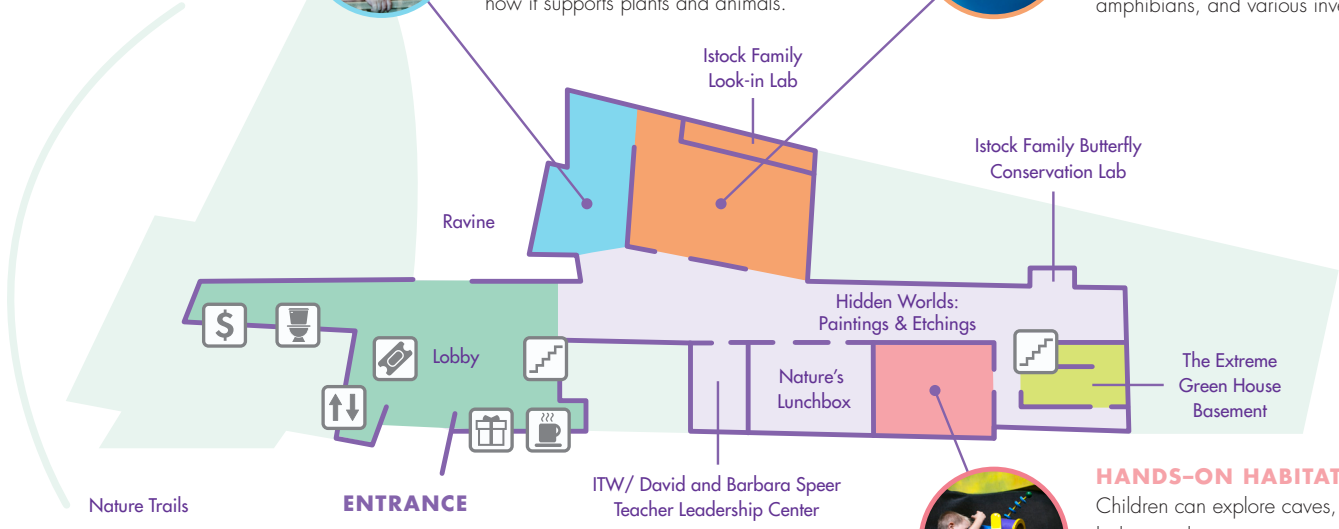

## level 1

### RIVERWORKS

Build dams, control water turbines, and change the flow of the river as you learn about Chicago's waterway system and how it supports plants and animals.

### HANDS-ON HABITAT

Children can explore caves, a beaver lodge, and a two story interactive tree in this playground experience. Intended for children age seven and under only.

### AMAZING AMPHIBIANS

JUNE 21 – SEPTEMBER 3

Zip through the air like a tree frog, test your leaping skills against the tiniest toad, and discover a wild new amphibian fact at every turn in our brand new exhibit!