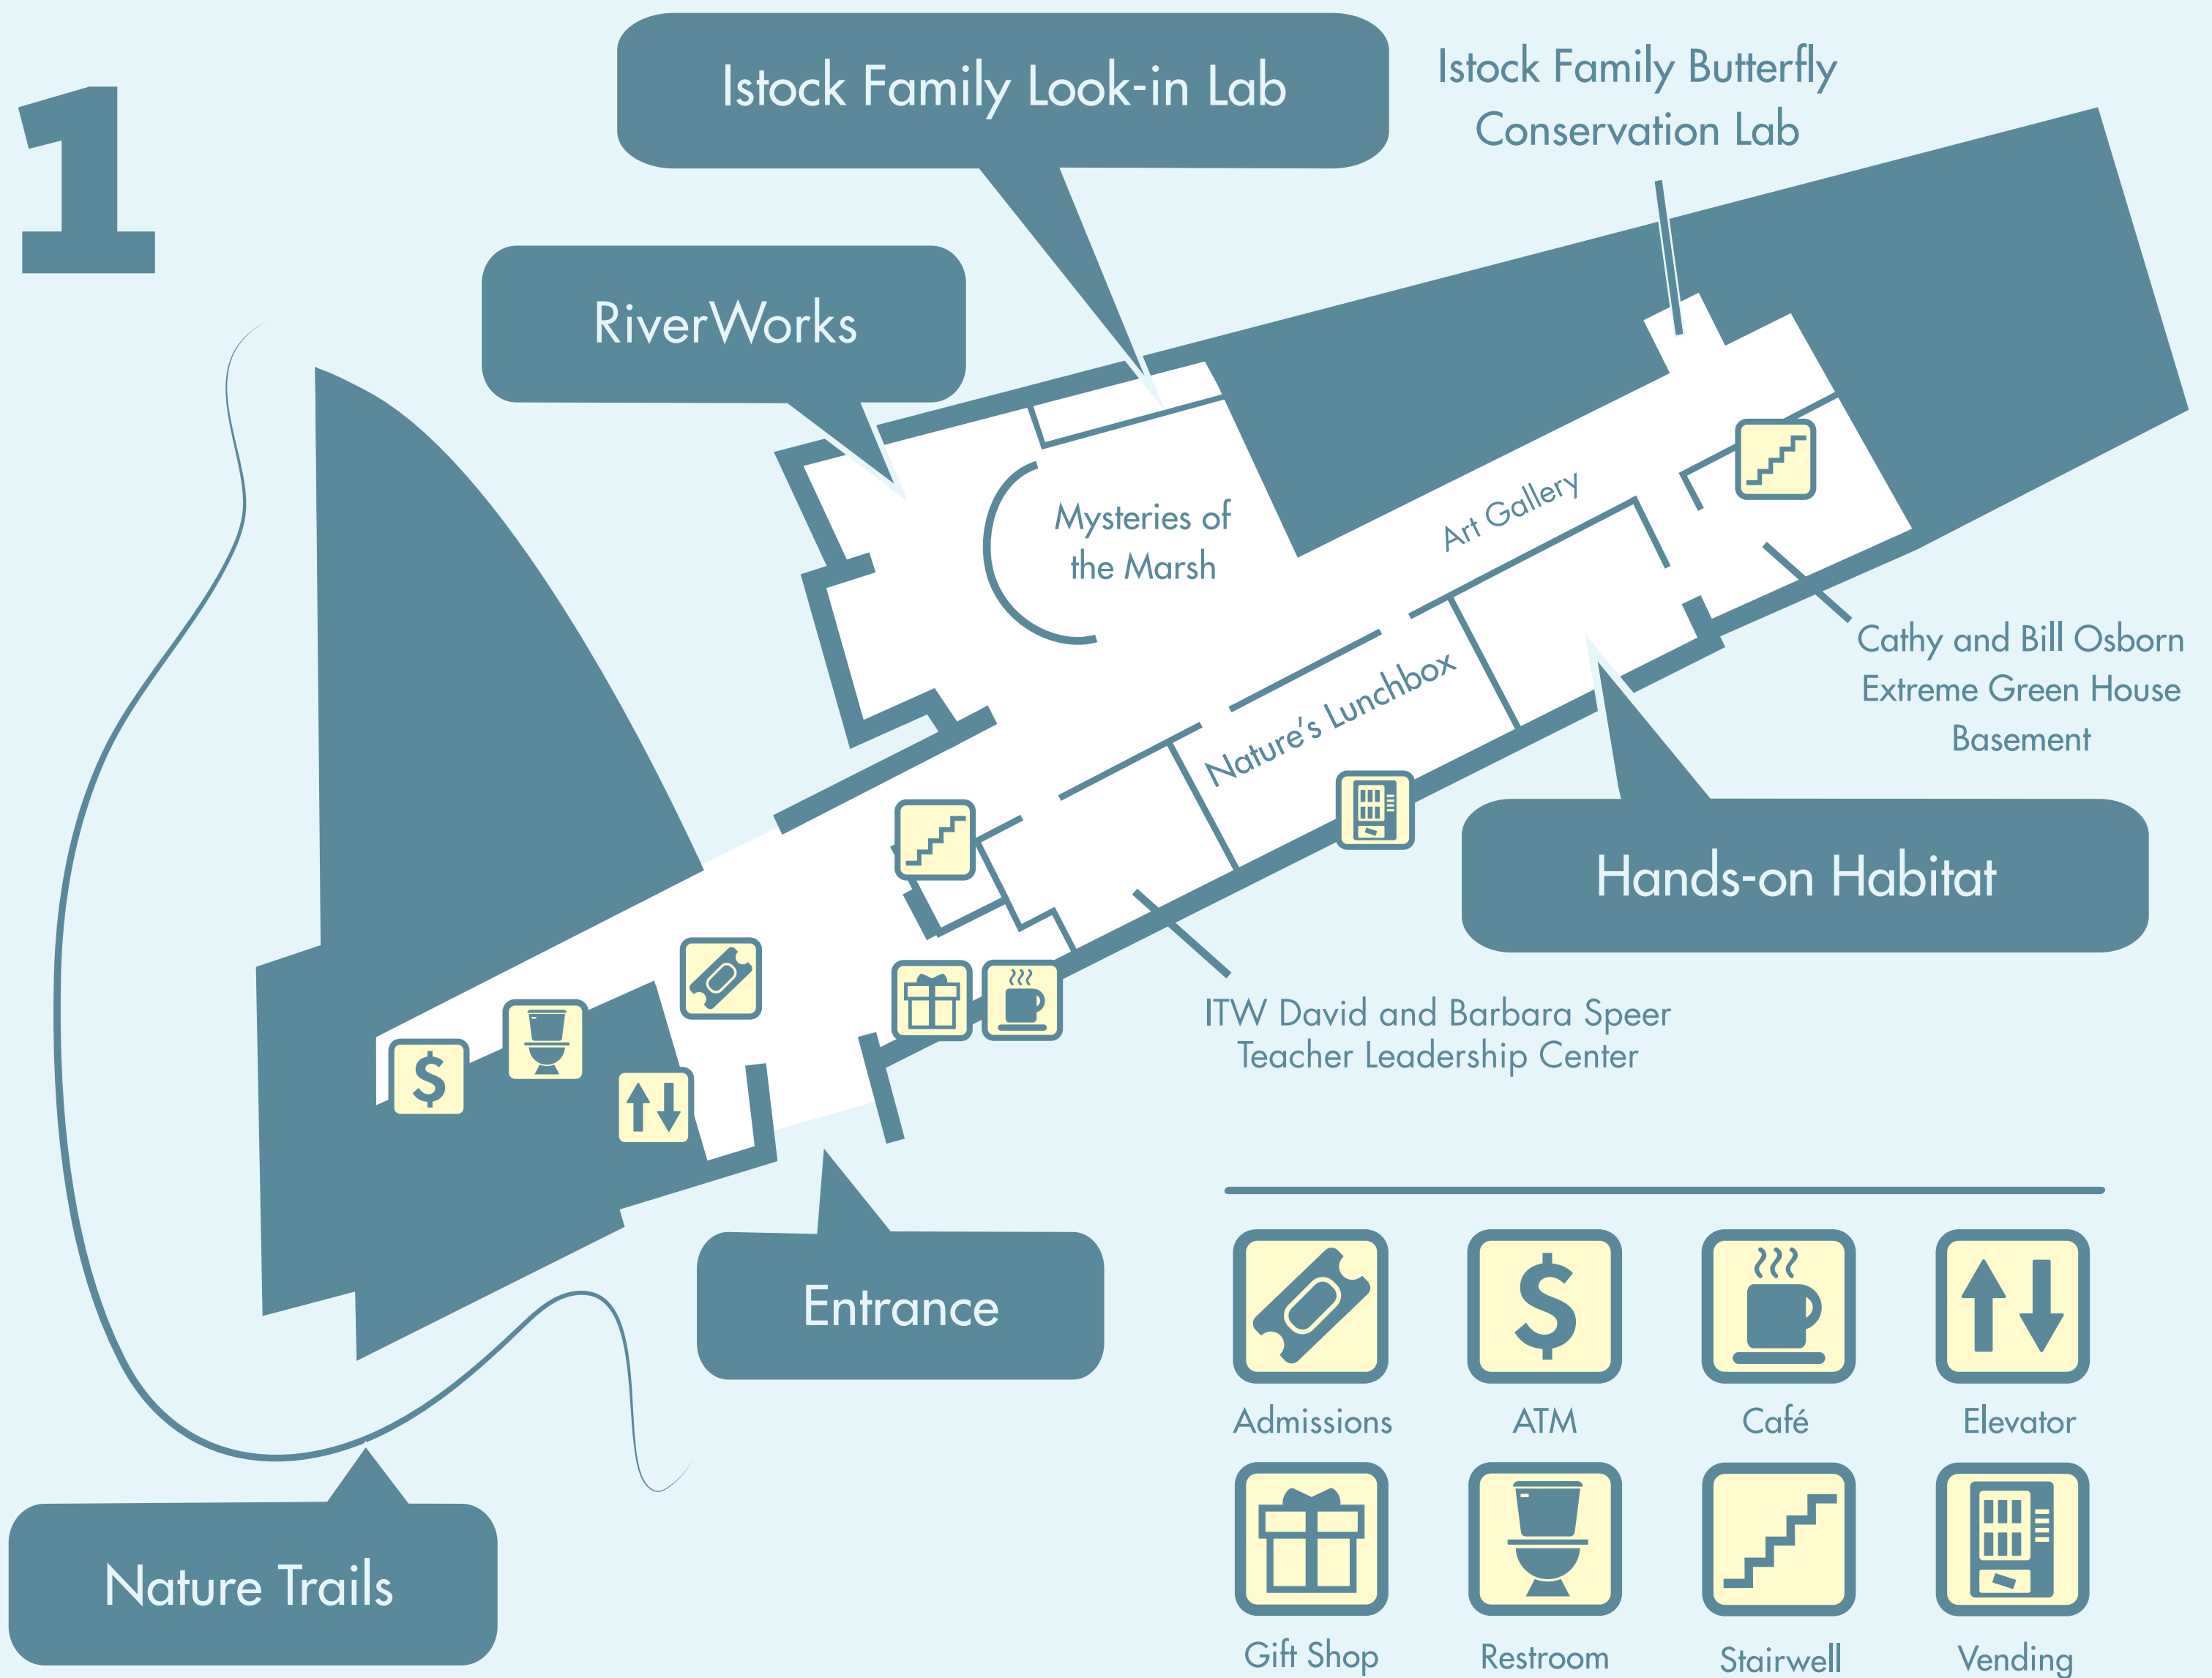

Museum Map

1

2

3

LEVEL 3 [NOT PICTURED]

Gender Neutral

Rooftop Garden

Micole Birdwalk

Administrative Offices