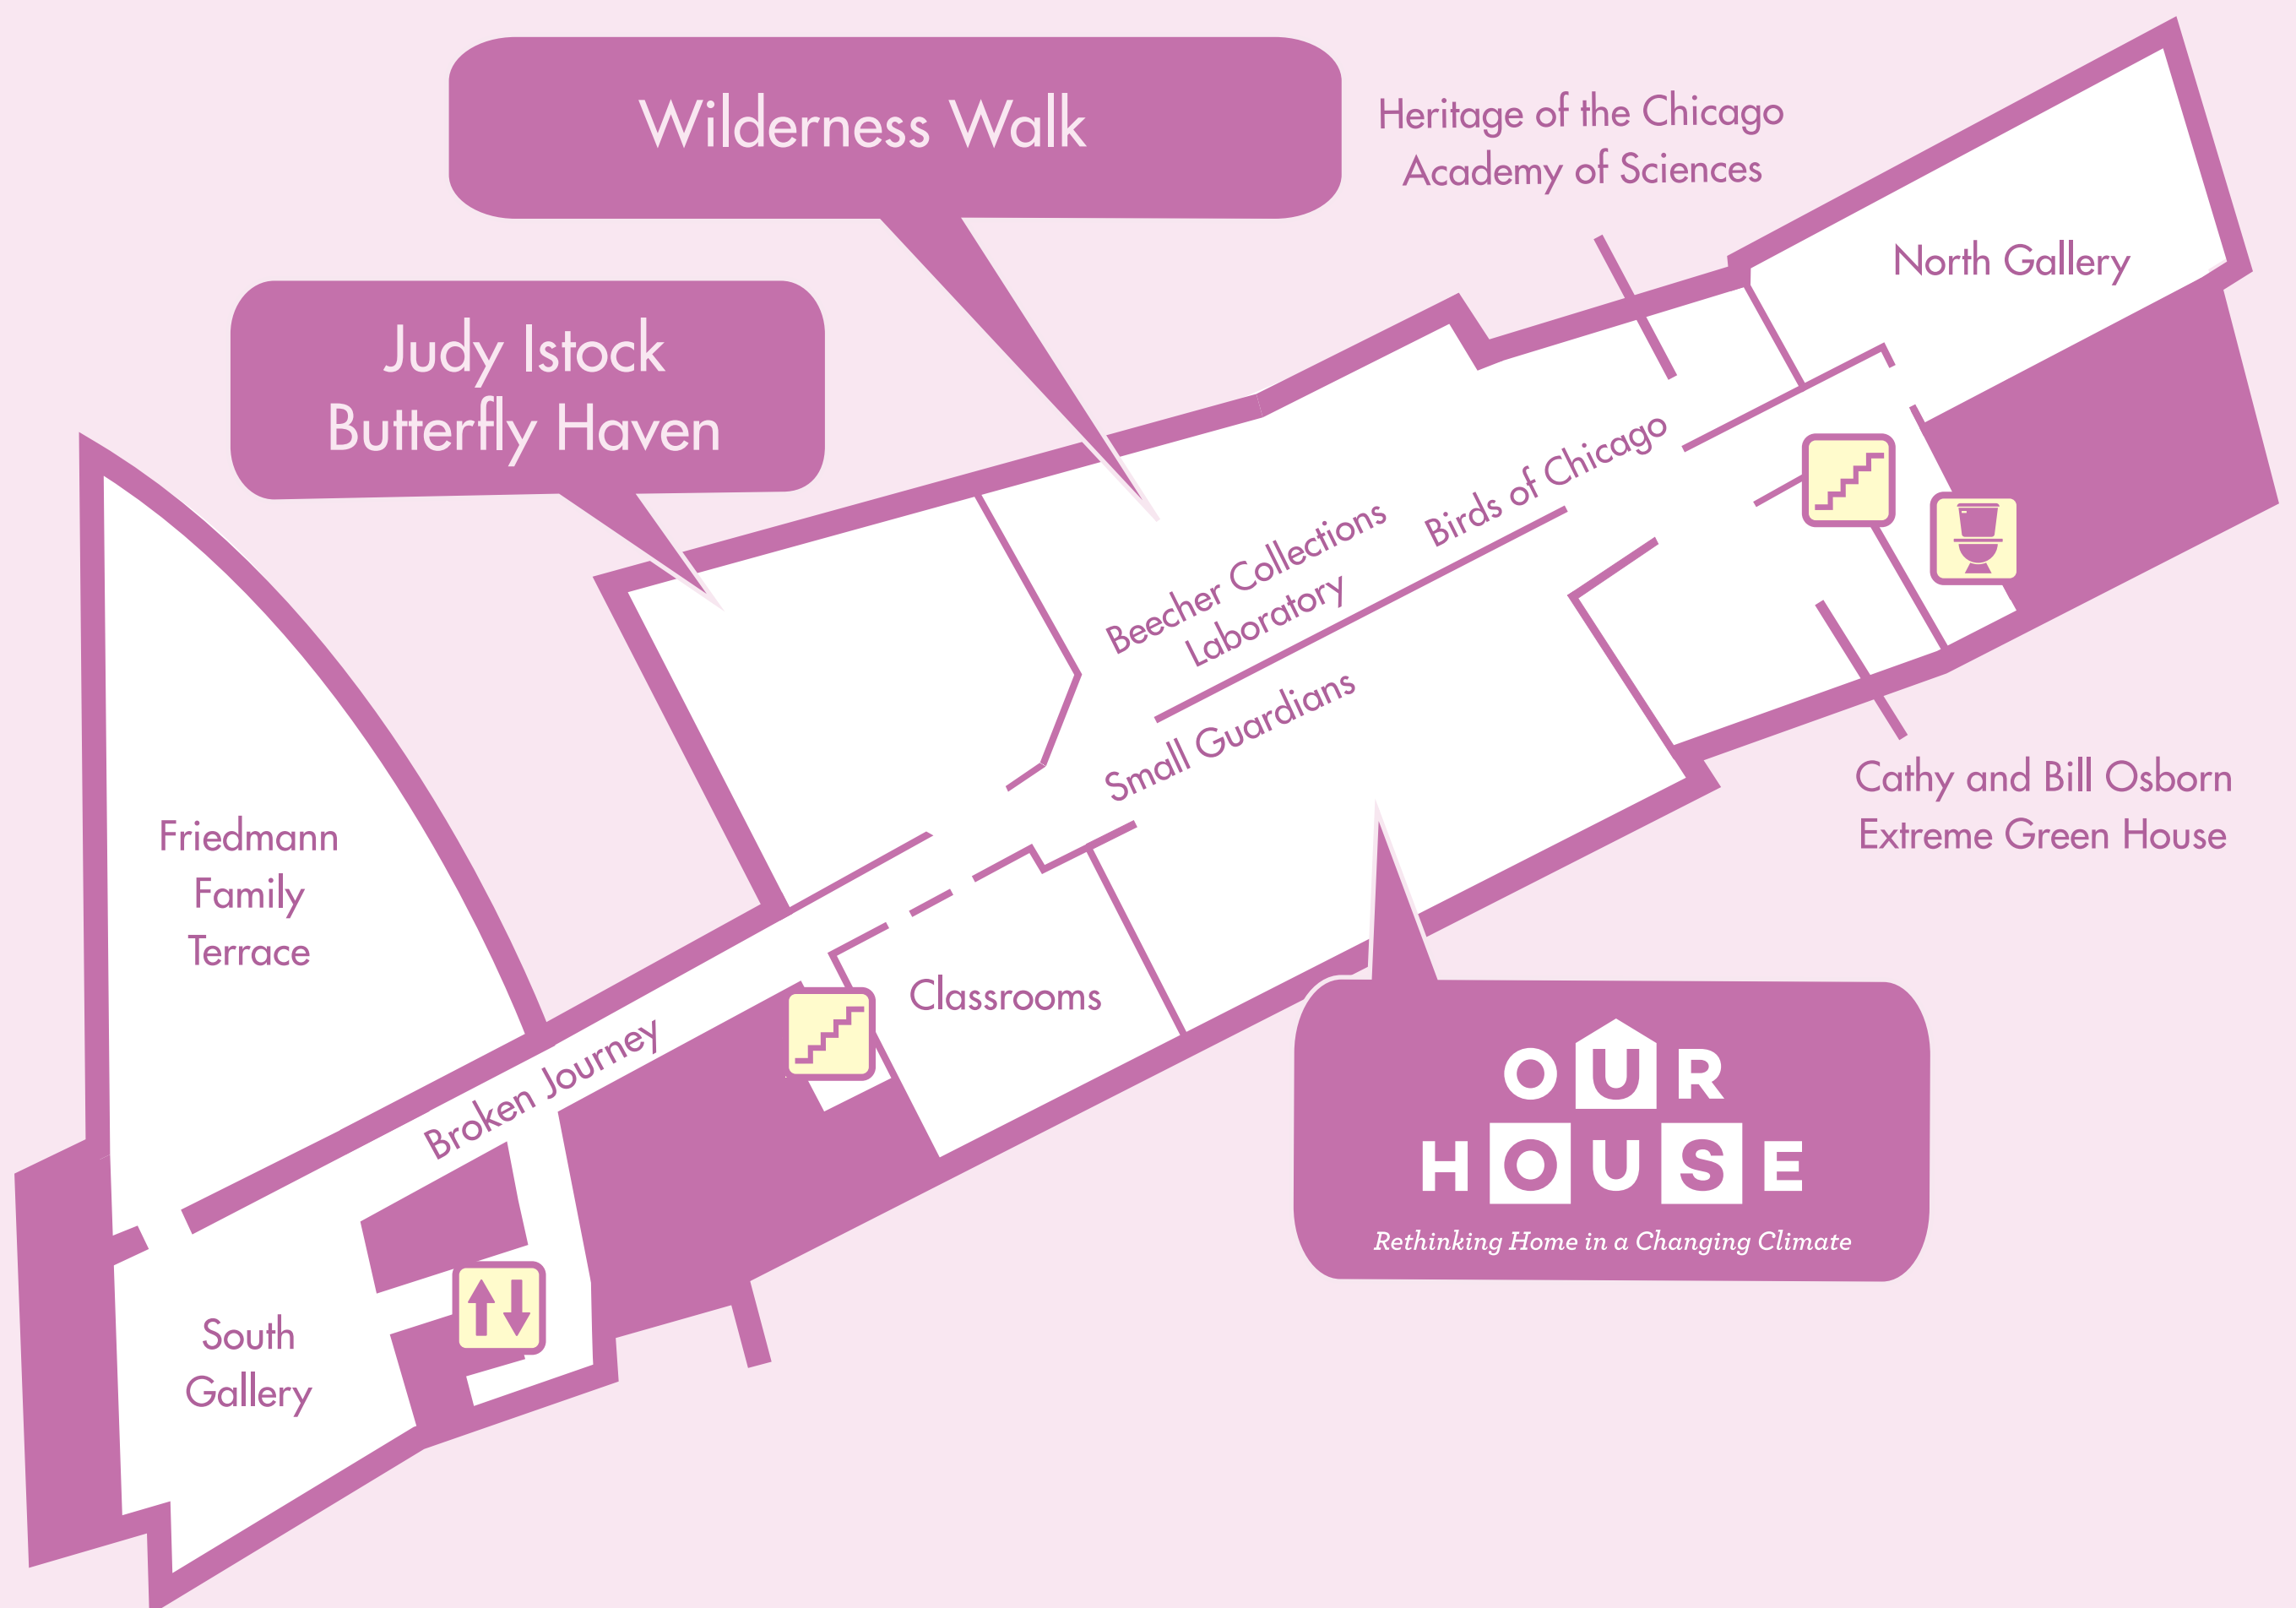

Museum Map

1

2

3

LEVEL 3 [NOT PICTURED]

Gender Neutral

Rooftop Garden

Micole Birdwalk